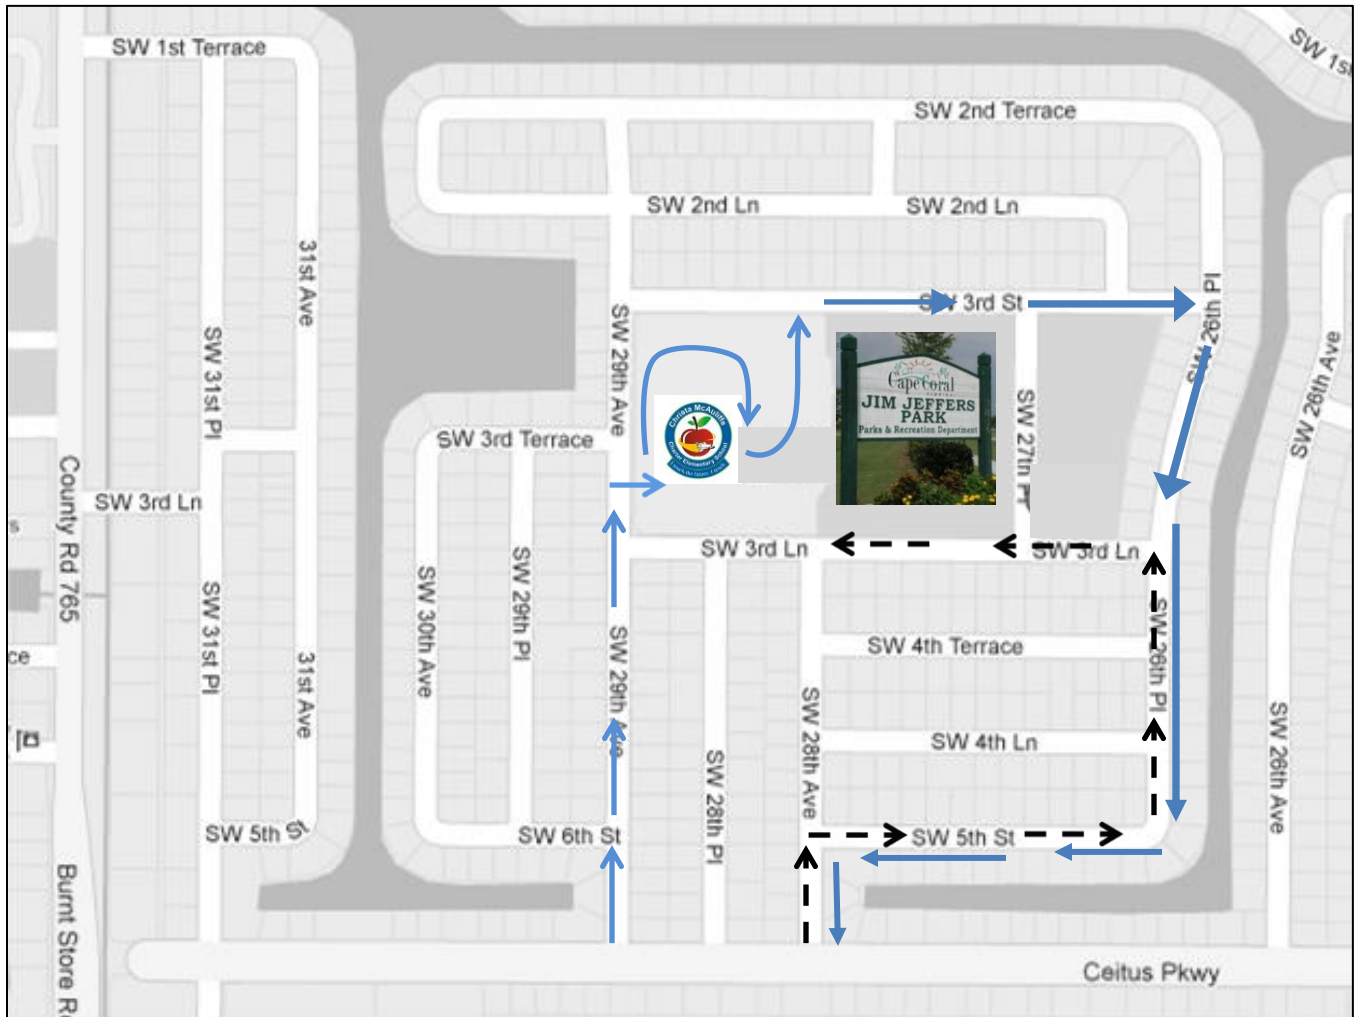

Oasis Elementary North

2024-2025

NEW Parent Pick-up Map

→ 1st – 5th Grades

- - ➔ Kg. Students (with siblings)

Please read the Parent Pick-Up Procedures on the other side of this page.

* All student drop off takes place using the blue arrows.

Oasis Elementary North

2024-2025

NEW Parent Pick-up Procedures

*****To ensure that everyone lines up properly, please follow the directional arrows on the map located on the back of this page.*****

Kg Parents (yellow arrows):

- Pick up of your Kg student (along with any siblings) will take place in the front of the school **AFTER** the buses have been dismissed (approximately 3:15pm).
- Please line up on SW 3rd Lane next to the entrance to Jim Jeffers Park. **DO NOT** block the entrance to the park.
- A staff member will let you know when it is ok to enter the parking lot to pick up your student.

1st-5th Parents (blue arrows):

- Please form a **SINGLE** line heading north on SW 29th Avenue (from Ceitus only).
- Please do **NOT** attempt to merge into the waiting line by the school entrance (SW 3rd Lane).
- You will enter the property through the black swing gate on your right. Once through the gate, both lanes of travel may be used.
- All parents must exit **RIGHT** when leaving the parking lot.